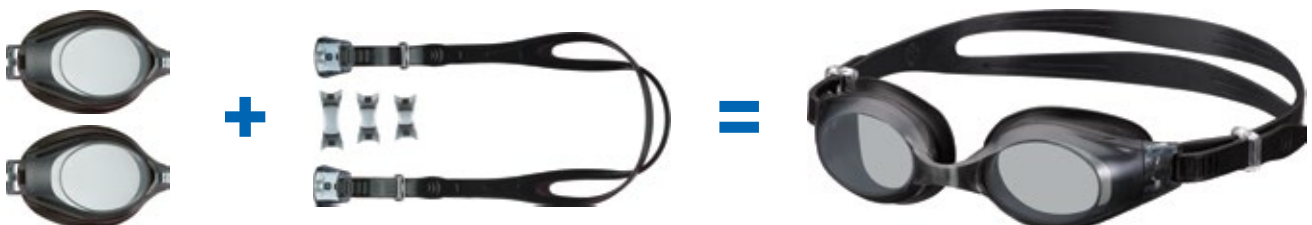

SWIMMING + DIVING

CATALOGUE

Tabata Corrective Lens Goggles

Adults SWIPES Corrective Lenses

- SWIPE anti-fog technology
- Reactivate anti-fog with a simple swiping of the lens with your finger
- Available in black with smoke tint lenses
- Includes 3 different sized bridges

97%
(User test commentary)

* Requires the purchase of 2 lenses to create a complete goggle.

Tabata Corrective Lens Goggles

Childrens Corrective Lenses

- Huge range of diopters
- UV protection
- Super anti-fog
- Silicone seals
- Easy assemble
- Includes 3 different sized bridges
- Comes in 2 different strap colourways with smoke tinted lenses

Simply buy your Corrective Lenses* and Strap Kit to create your own goggle.

* Requires the purchase of 2 lenses to create a complete goggle.

Shell Beginner Swimming Goggles

Adults Corrective Lenses

- 100% UV protection
- Anti-fog coating - do not clean with a microfibre cloth
- Salt water resistant and hypoallergenic
- Bridge width: 12, 18, 24mm
- Includes hard case for storage
- Comes in 2 different colourways
- Powers +2.00 to +6.00 / -1.50 to -7.00

- 100% UV protection
- Anti-fog coating - do not clean with a microfibre cloth
- Salt water resistant and hypoallergenic
- Bridge width: 9, 13mm
- Includes hard case for storage
- Comes in 2 different colourways
- Powers +2.00 to +6.00 / -1.50 to -7.00